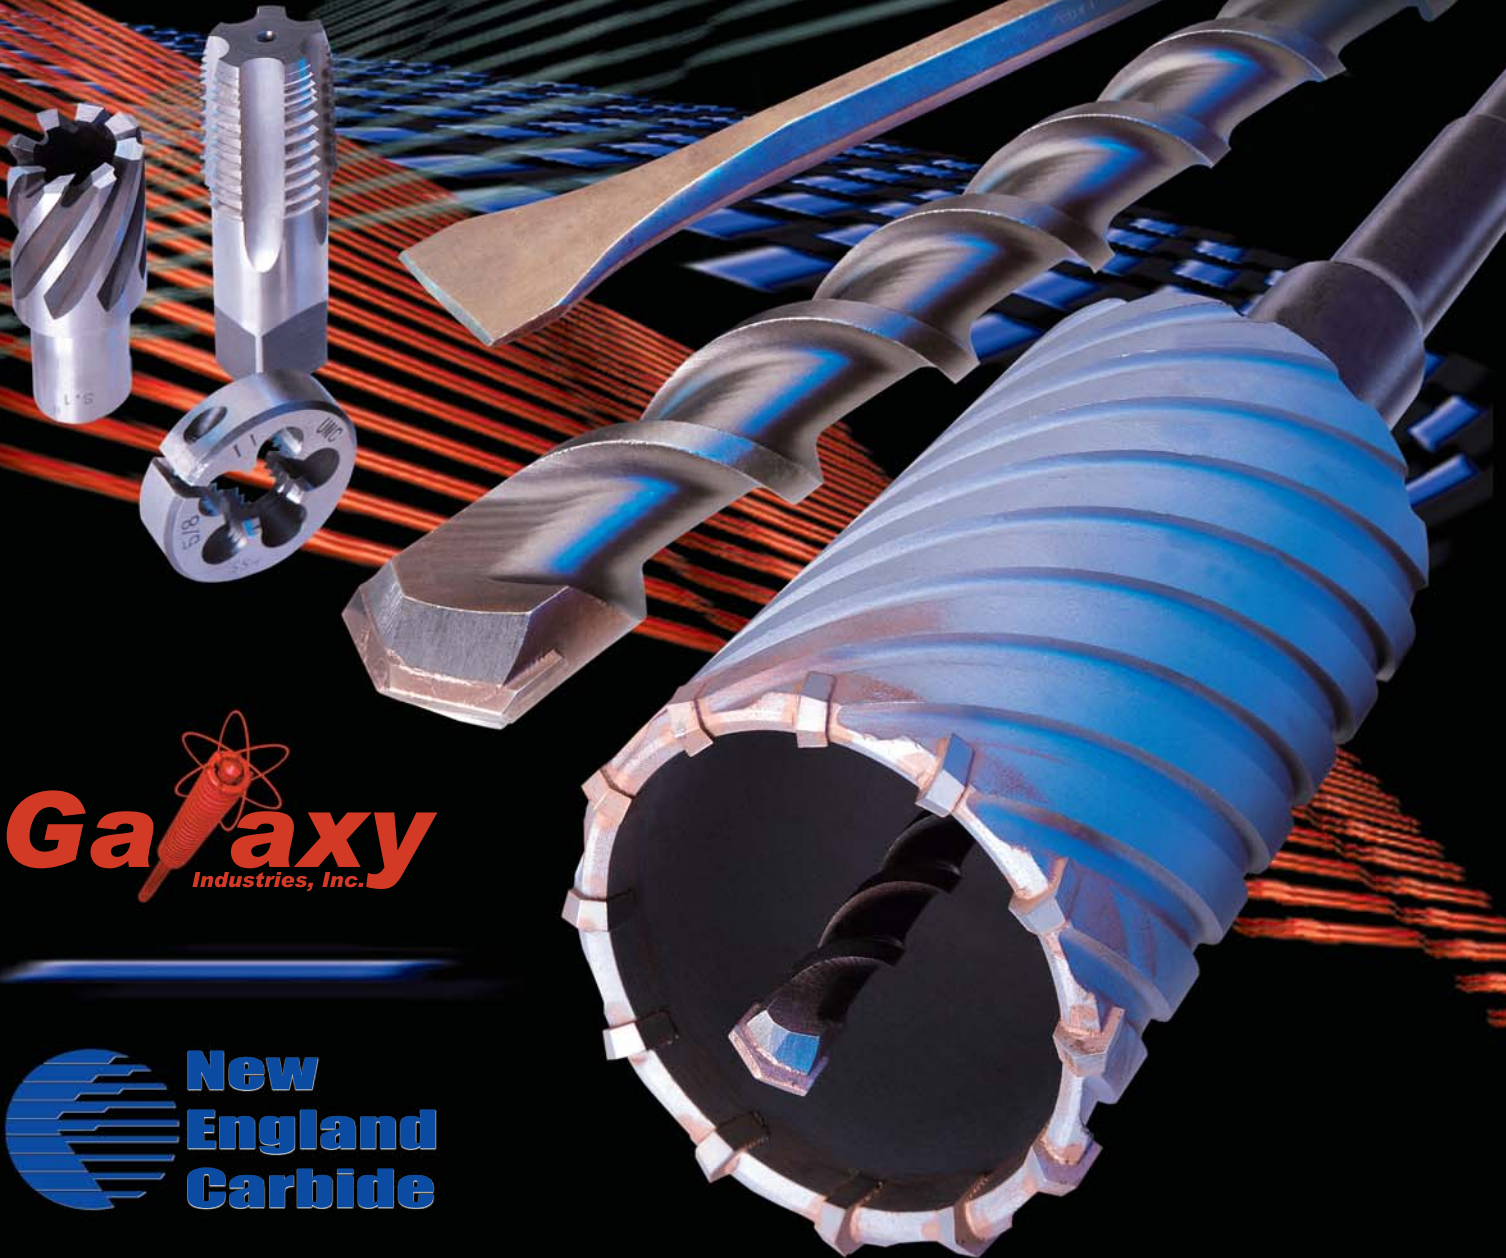

TRU

Thunder Twist

Manufacturer of Carbide Drills & Cutting Tools

SCUT

Galaxy
Industries, Inc.

**New
England
Carbide**